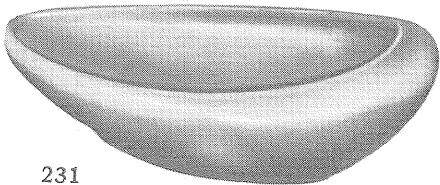

227

200

3

44

231

35

201

218

203

53

44—18" centerpiece bowl	5.00
53—chambered nautilus vase, 6"	1.50
3—round deep cactus bowl, 5"	1.00
35—deep, shaped bowl, 6"80
57—low cornucopia, 10"	1.20
200—wedding ring bowl, 12"	3.50
201—shaped bowl, 9"	1.20
203—round knobby cactus bowl, 10"	2.00
205—low oblong bowl, 10"	1.20

231—11" abalone shell bowl	2.00
218—round swirled bowl, 12"	2.00
219—center piece or mantle bowl, 18"	5.00
222—cornucopia bowl, 12"	2.50
225—small leaf bowl, 7"80
226—medium leaf bowl, 12"	1.50
227—large leaf bowl, 17"	5.00
304—double candle holder, pair	2.00