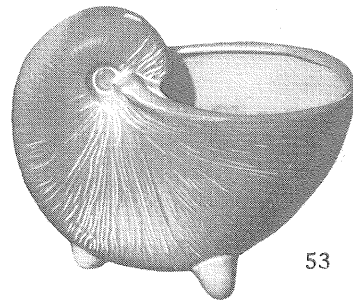

227

200

3

44

231

35

201

218

203

53

44—18" centerpiece bowl	5.00
53—chambered nautilus vase, 6"	1.50
3—round deep cactus bowl, 5"	1.00
35—deep, shaped bowl, 6"80
57—low cornucopia, 10"	1.20
200—wedding ring bowl, 12"	3.50
201—shaped bowl, 9"	1.20
203—round knobby cactus bowl, 10"	2.00
205—low oblong bowl, 10"	1.20

231—11" abalone shell bowl	2.00
218—round swirled bowl, 12"	2.00
219—center piece or mantle bowl, 18"	5.00
222—cornucopia bowl, 12"	2.50
225—small leaf bowl, 7"80
226—medium leaf bowl, 12"	1.50
227—large leaf bowl, 17"	5.00
304—double candle holder, pair	2.00